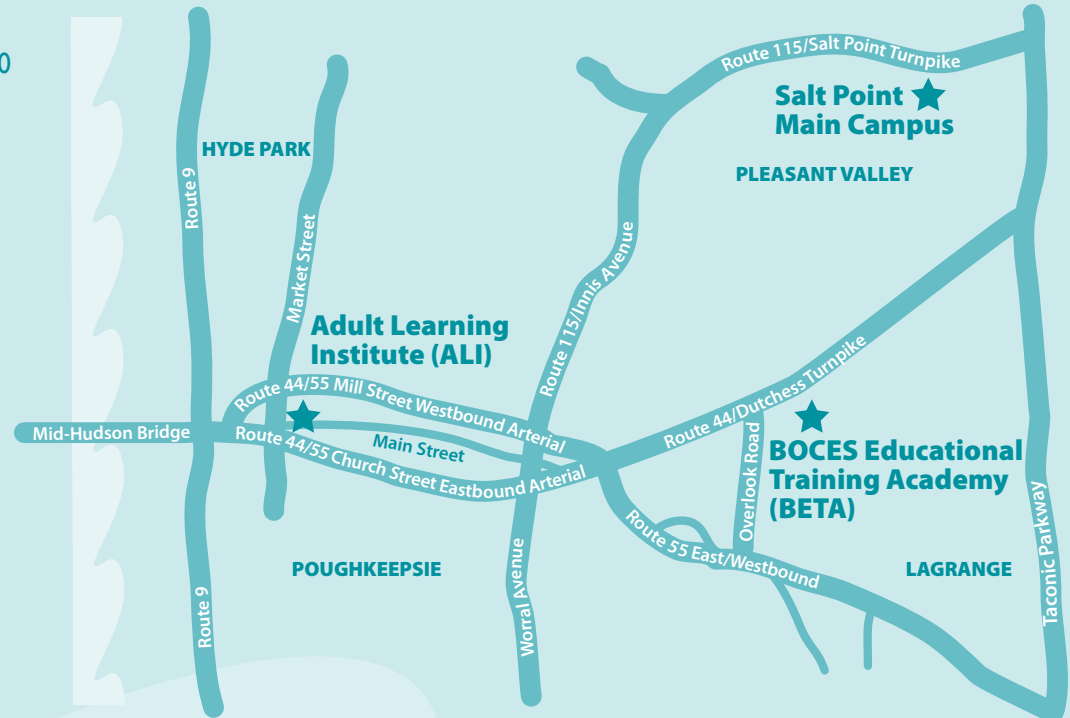

[southbound - approximate distance 11 miles]

- Exit at Route 44W (Poughkeepsie/Millbrook)
- Merge onto Route 44W toward Poughkeepsie
- Merge right onto Route 44W/Route 55W
- Travel in the left lane to prepare for a left turn onto Main Street
- Turn left onto Main Street, travel one block (look for One Civic Center Plaza on your left, located on the corner of Market and Main Streets)

From the Mid-Hudson Bridge

[eastbound - approximate distance 1 mile]

- Travel east on Route 44E/Route 55E (Church Street)
- Turn left onto Market Street
- Turn right onto Main Street (look for One Civic Center Plaza on your left, located on the corner of Market and Main Streets)

Public Parking:

- Street parking where available
- Poughkeepsie Grand Hotel parking garage (on Market Street)
- Municipal parking garage across from Poughkeepsie Grand Hotel (on Market Street)

BOCES Educational Training Academy (BETA)

900 Dutchess Turnpike, Poughkeepsie, NY 12603 • Voice: 845.486.4840

Front Entrance:

- Adolescent Day Treatment
- Alternative High School Programs
- Fresh Start
- Intensive Day Treatment

West Side Entrance:

- Communications and Grants Research
- Mid-Hudson Regional Special Education Technical Assistance Support Center
- Shared Printing Service

From the Taconic State Parkway

[northbound - approximate distance 7 miles]

- Exit at Route 55W (Poughkeepsie)
- Turn slight right onto Route 55W toward Poughkeepsie
- Turn right onto Overlook Road/CR-46
- Stay straight to go onto Degarmo Road/CR-43
- Turn right onto Dutchess Turnpike/Route 44E
- Turn right at first stop light (900 Dutchess Turnpike)

[southbound - approximate distance 7.5 miles]

- Exit at Route 44W (Poughkeepsie/Millbrook)
- Merge onto Route 44W toward Poughkeepsie
- Travel west on Route 44W/Dutchess Turnpike through Pleasant Valley
- Turn left at stop light (900 Dutchess Turnpike)

From the Mid-Hudson Bridge

[eastbound - approximate distance 4 miles]

- Travel east on Route 44E/Route 55E (Church Street)
- Bear left, continuing on Route 44E
- Turn right at stop light (900 Dutchess Turnpike)